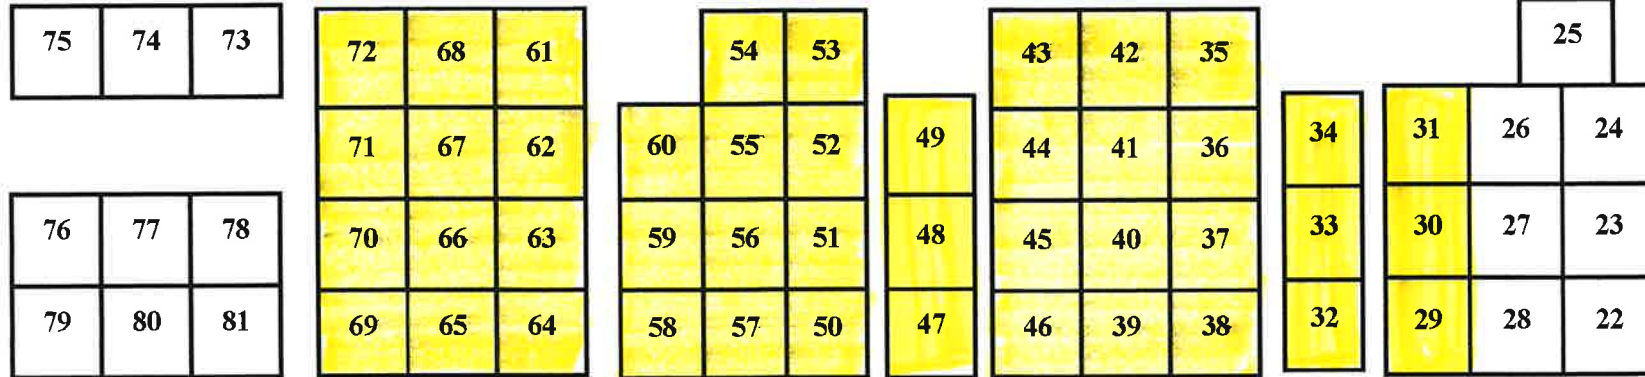

HILTON AT EASTON OUTSIDE VENDOR MAP PAGE 1

EASTON MALL

H
O
T
E
L

M
A
I
N

E
N
T
R
A
N
C
E

ALL SPACES
ARE
20' X 20'

82-97

HILTON AT EASTON OUTSIDE VENDOR MAP PAGE 2