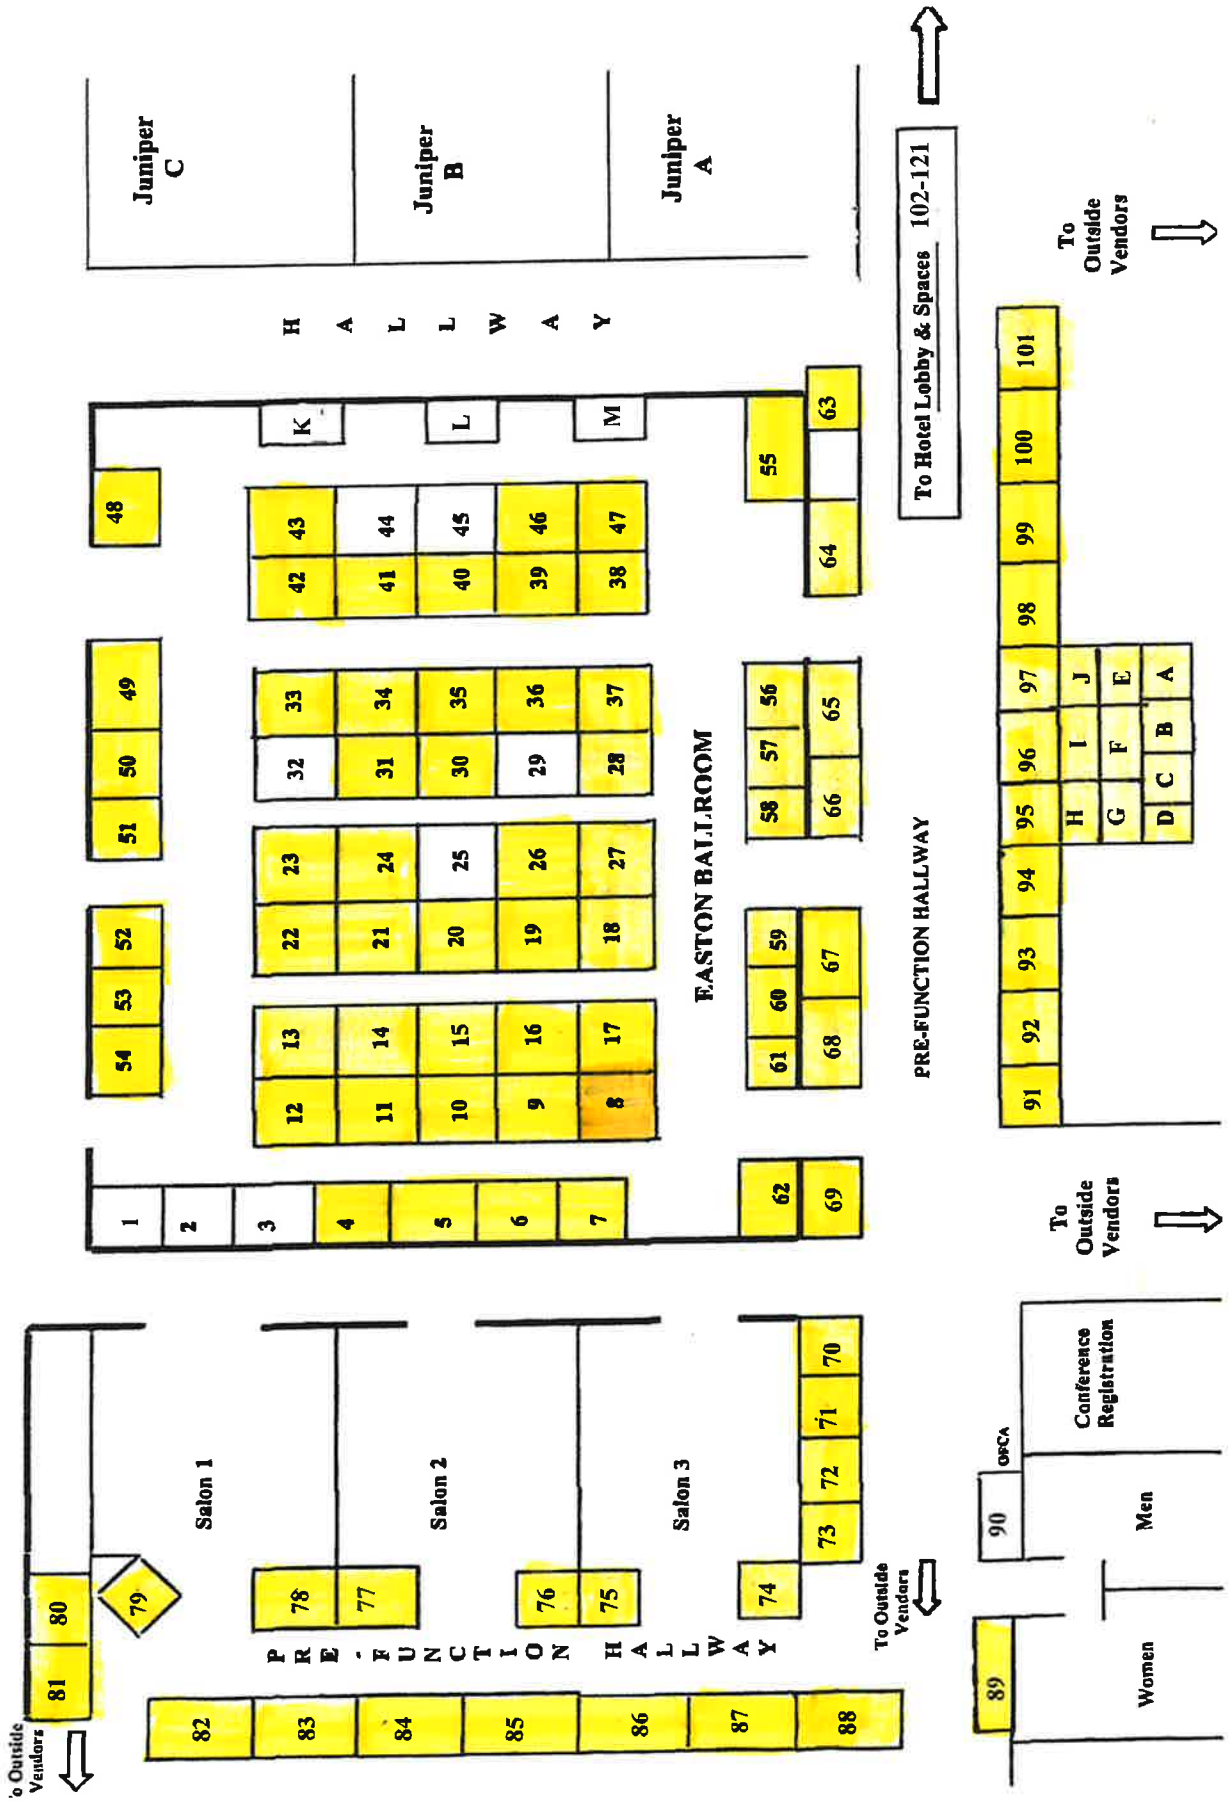

HILTON AT EASTON INSIDE VENDOR MAP PAGE 1

All Booth Spaces are 8' x 10'

HILTON AT EASTON INSIDE VENDOR MAP PAGE 2

Booth Spaces 102-113 are 8' x 10' for \$800
 Booth Spaces 114-121 are Table Top for \$600

H
A
L
L
W
A
Y