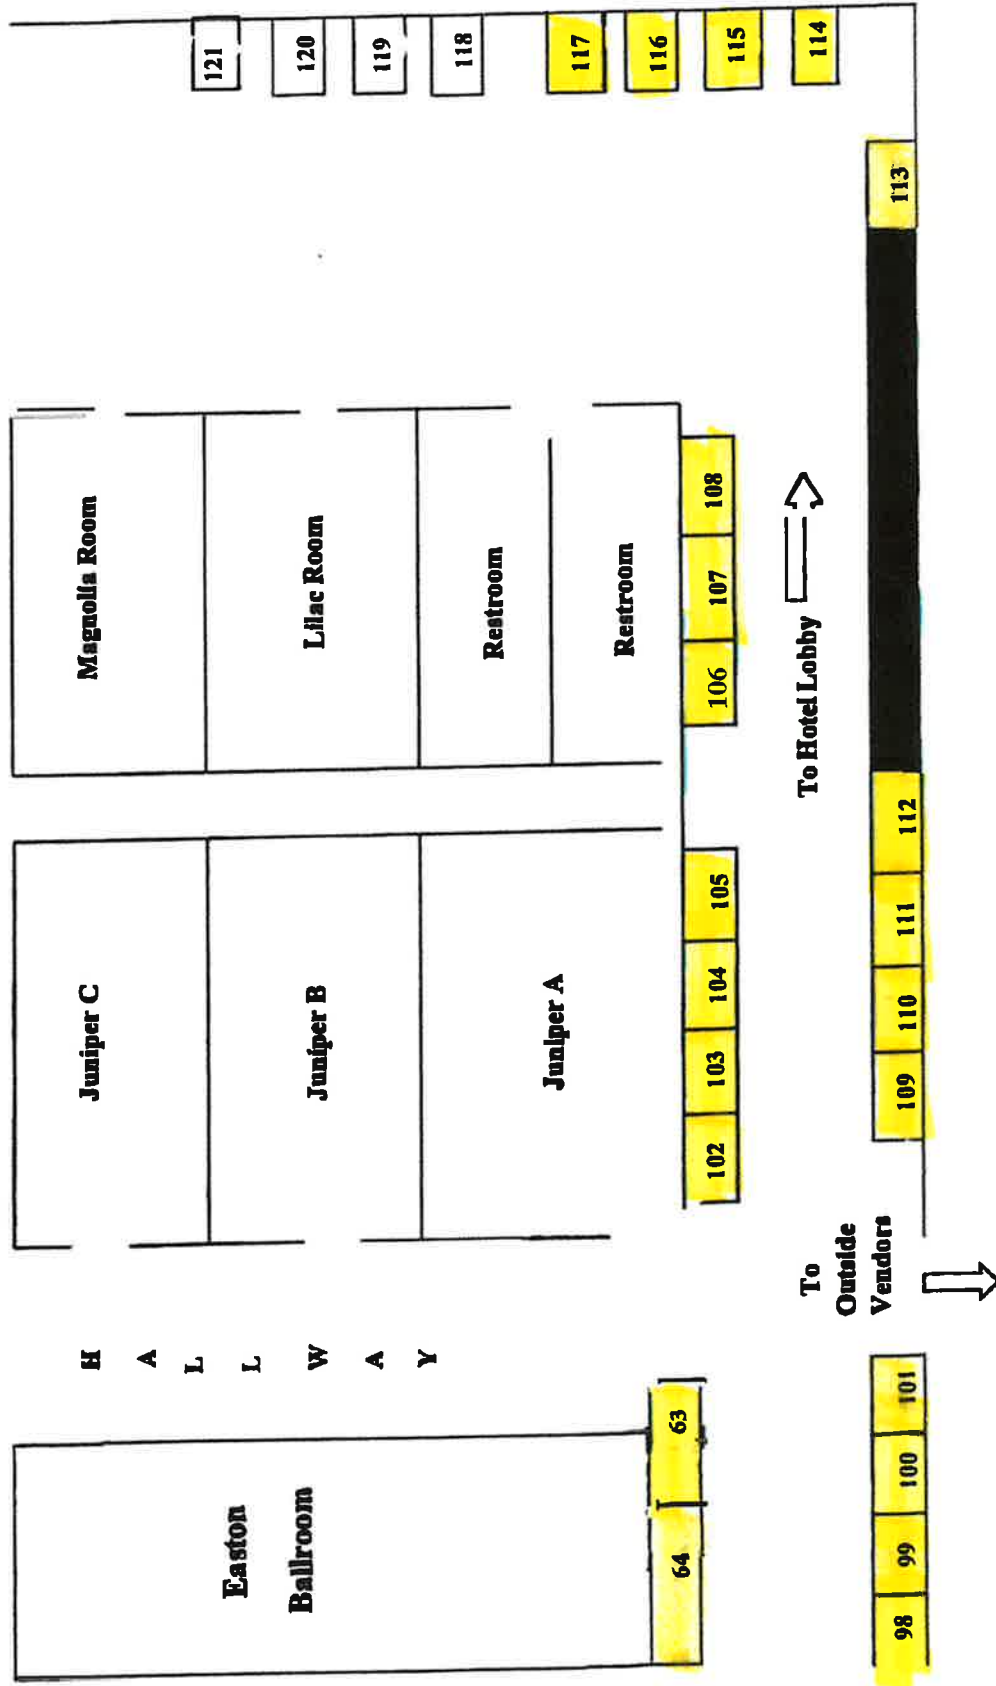

HILTON AT EASTON INSIDE VENDOR MAP PAGE 1

All Booth Spaces are 8' x 10'

HILTON AT EASTON INSIDE VENDOR MAP PAGE 2

Booth Spaces 102-113 are 8' x 10' for \$800
 Booth Spaces 114-121 are Table Top for \$600